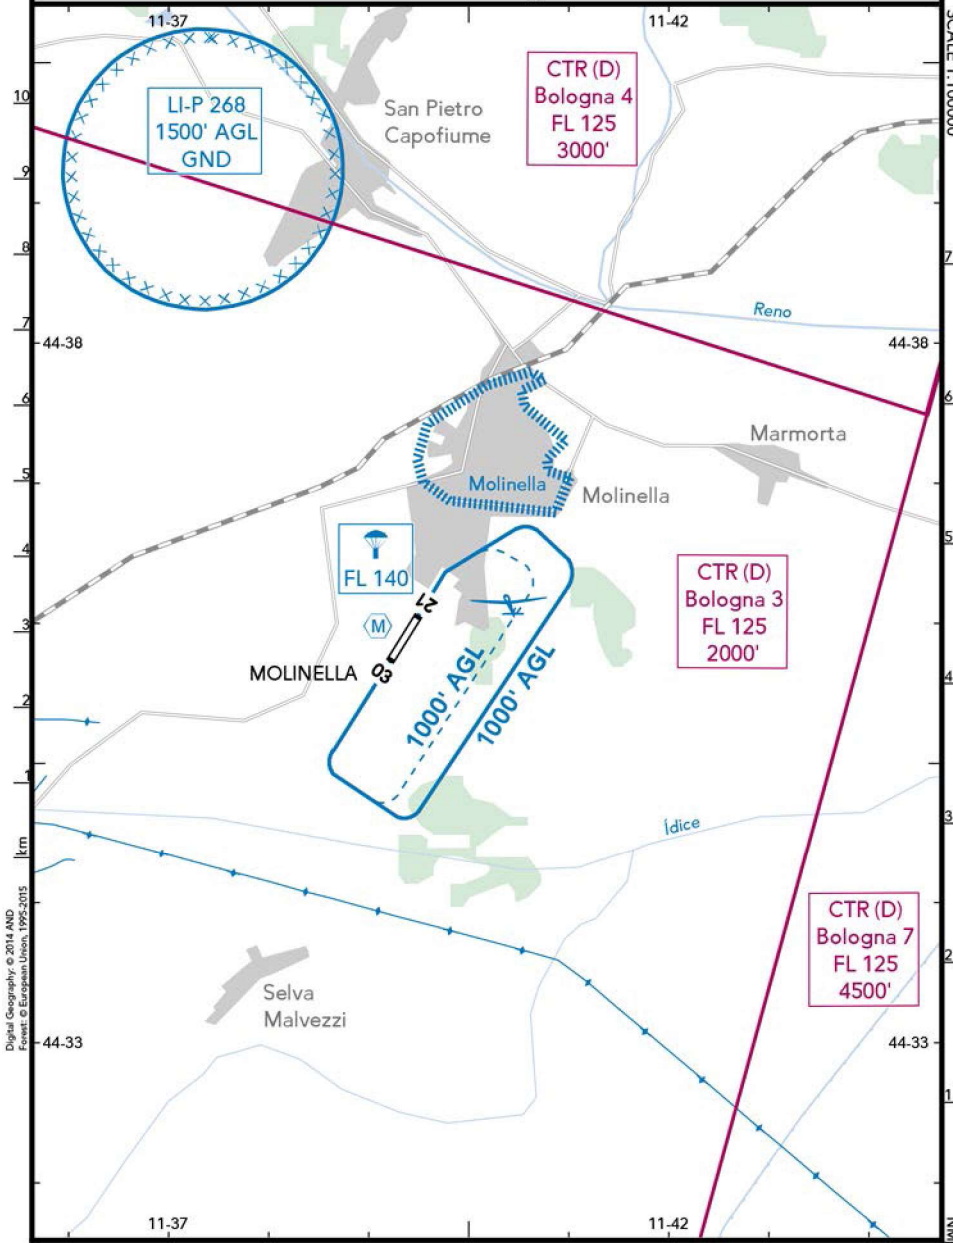

BRIEFING STRIP™	LOCATION Elev 23' /7m N44 35.6 E011 39.3	FIS PADOVA INFORMATION 124.150⁽¹⁾ 126.425⁽²⁾	VAR 3°E
	AIRSPACE BOLOGNA APPROACH 133.775⁽³⁾	RADIO MOLINELLA RADIO 118.015	

(1) O/T   (2) 0700-2100LT   (3) Bologna CTR