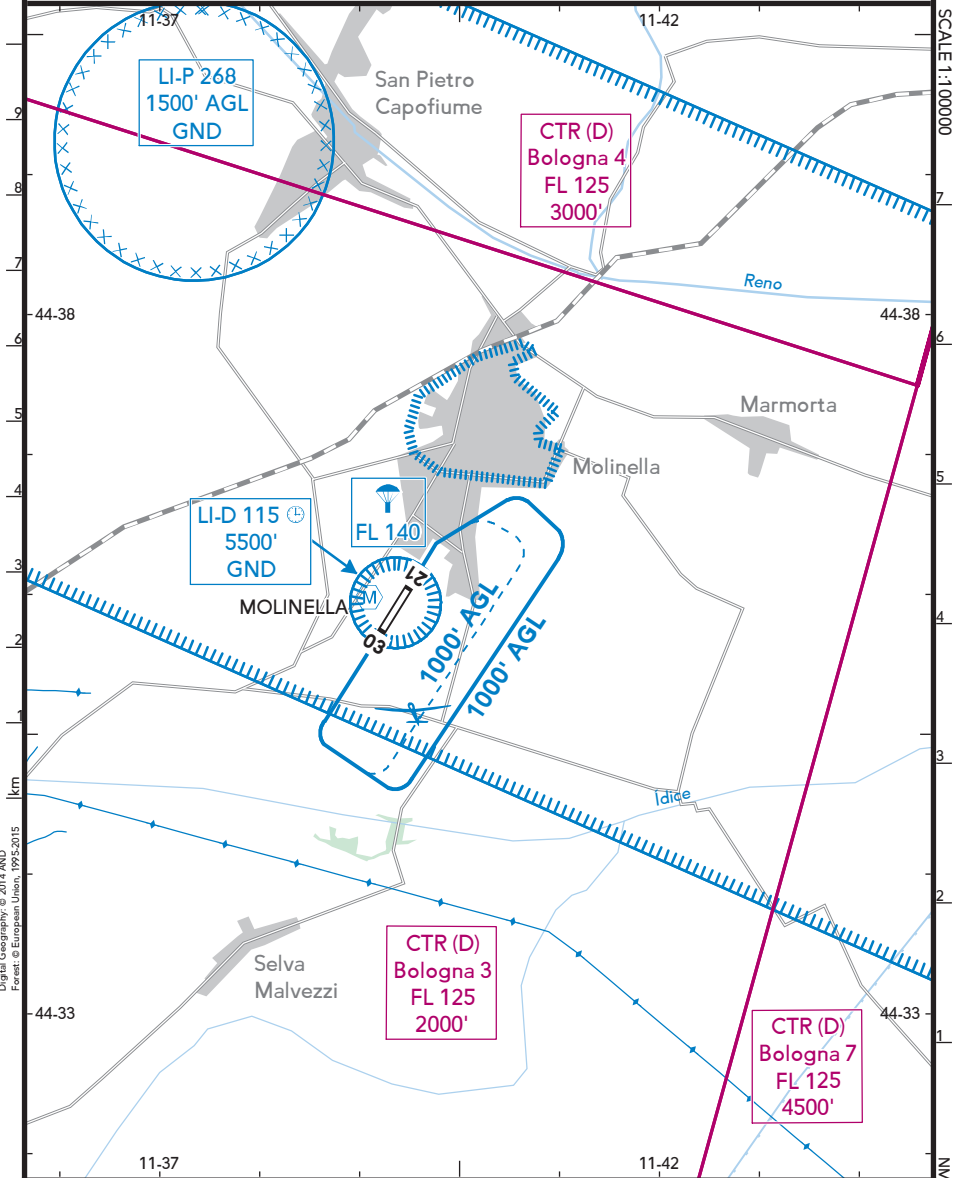

MOLINELLA

13 SEP 24 (19-1)

BRIEFING STRIP™

VAR 4'E

LOCATION Elev 23' /7m N44 36.0 E011 39.5	FIS PADOVA INFORMATION 126.425⁽¹⁾

AIRSPACE BOLOGNA APPROACH 120.100⁽²⁾ 118.150^{(2) (3)} 133.775⁽²⁾ BOLOGNA RADAR 120.100⁽²⁾ 118.150^{(2) (3)} 133.775⁽²⁾	RADIO MOLINELLA RADIO 118.015 (it)

⁽¹⁾ 0700-2300LT. O/T PADOVA RADAR 120.725 or 134.750. Also CTA contact ⁽²⁾ Bologna CTR

⁽³⁾ By ATC

SCALE 1:100000